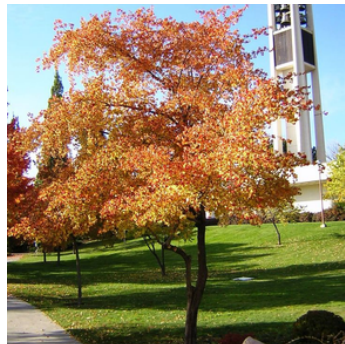

Washington Hawthorn (*Crataegus Phaenopyrum*)

- Height:** Small, 25'-30'; up to 30' tall
Width: 25'-30' spread
Shape: Dense, rounded crown
Growth: Medium growth rate
Light: Full sun
Leaves: Deciduous leaves turn yellow to orange or scarlet in fall
Flowers: Fragrant, 5-petaled, white flowers in clusters bloom in late-spring
Fruit: Edible, bright red fruit
Soil: Prefers moist; well-drained soil
Water: Medium
Drought: Strong tolerance
Disease: Moderately susceptible