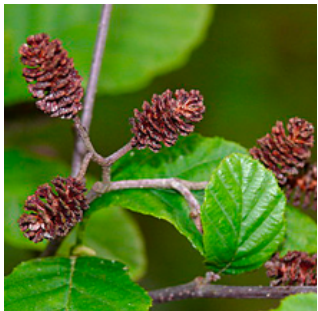

Smooth Alder (*Alnus serrulata*)

- Height:** Small; up to 8'-20' tall
- Width:** 5'-15' spread
- Shape:** Rounded
- Growth:** Moderate growth rate
- Light:** Full sun, partial-shade, or shade
- Leaves:** Glossy, dark green
- Flowers:** Purple catkins support wildlife
- Fruit:** Small samaras
- Soil:** Neutral, wet, moist, well-drained soil
- Water:** High use
- Drought:** Moderate tolerance
- Flood:** High tolerance
- Disease:** Low risk