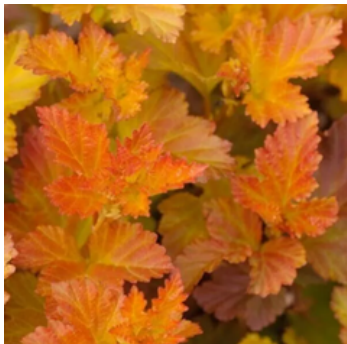

# Common Ninebark (*Physocarpus opulifolius*)

- Height:** Small; up to 5'-10' tall
- Width:** 5'-10' spread
- Shape:** Rounded, spreading
- Growth:** Moderate to fast growth rate
- Light:** Full sun, partial-shade, or shade
- Leaves:** Showy orange and yellow leaves in fall
- Flowers:** Showy white flowers in spring
- Fruit:** Seed pods support wildlife
- Soil:** Neutral, loamy or clay soil
- Water:** Low use
- Drought:** High tolerance once established
- Flood:** High tolerance
- Disease:** Low risk