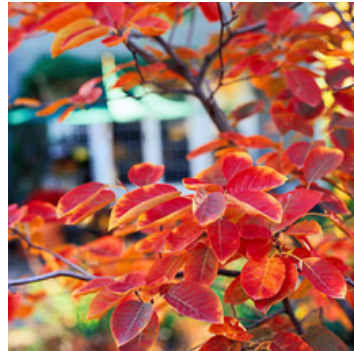

Allegheny Serviceberry (*Amelanchier laevis*)

- Height:** Small; 10'-20' in 20 years, up to 25' in 40 years
- Width:** 15'-20' spread
- Shape:** Upright, irregular
- Growth:** Slow to moderate
- Light:** Full sun, partial-sun, or shade
- Leaves:** Showy in fall turning orange, red, and yellow
- Flowers:** White blossoms in spring
- Fruit:** Self-Pollinating; Delicious berries in summer
- Soil:** Prefers moist; well-drained soil
- Water:** Medium use
- Drought:** Moderate tolerance
- Flood:** Moderate tolerance
- Disease:** Moderate risk