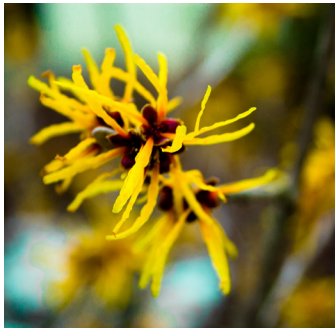

Witch Hazel

Hamamelis virginiana

Height: Small, multi-stemmed tree; slow growth rate, 15 ft in 20 years, up to 25 ft in 50 years.

Width: 10'- 20' spread

Light: Requires full sun; partial shade or partial sun

Soil: Prefers well-drained soil; no aerosol salt tolerance.

Shape: Round vase shaped

Leaves: Emerge reddish brown and turn showy yellow in the fall.

Flowers: Yellow and fragrant; last to flower in the fall.